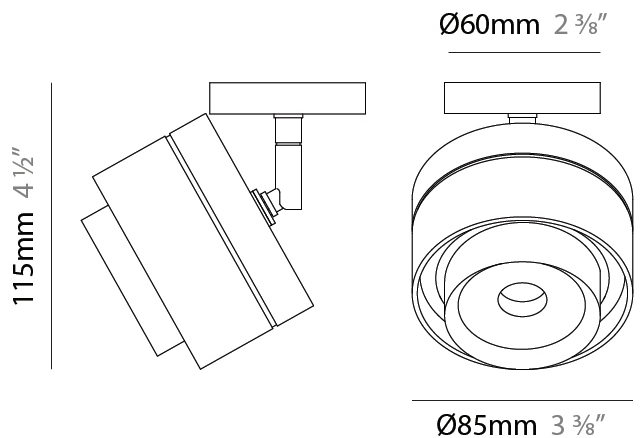

PROJECT	_____
TYPE	_____
SPECIFIER	_____
QUANTITY	_____
DATE	_____

ZOOM SURFACE

A7200015- -

base number   Color   Finish
Temperature   Options

1. To build a product code in our configurator select the specify button on the base model # product page
2. To build a manual product code on this datasheet choose from the options listed below in blue font and add the suffix to the base model #

GENERAL

Series: Zoom
Brand: Letroh
Division: Architectural
Mounting Type: Surface
Mounting Location: Ceiling
Subcategory: Spots

PHYSICAL

Shape: Rectangle
Diameter (mm): 85
Diameter (in): 3 3/8
Height (mm): 115
Height (in): 4 1/2
Light Distribution: Adjustable / Downlight
Weight (kg): 0.38
Weight (lbs): 0.73
Fixture Finish: WHI / BLK
Fixture Material: Aluminum

ELECTRICAL

Lamp Type: LED (Zhaga Standard)
Input Wattage (W): 14.7
Total Output Wattage (W): 12.7
Dimming: Tri-Mode (Non-Dimming and Phase Dimming (120Vac only) and 0-10V Dimming)
Driver Included: No
Driver Location: Remote
Driver Type: Constant Current - Universal
Driver Class: Class 2
Housing: ENCP3
Input Voltage (V): 120 - 277
Constant Current (MA): 350

LED

Color Temperature (°K): 2700 / 3000
Max. Delivered Lumen (lm): 831 / 878
Nominal Lumen (lm): 1010 / 1068
CRI: >97 CRI
Lamp Life (hrs): 50000

OPTICAL

Optic°: 12 - 46
Adjustability: Tilting and rotating

RATINGS AND CERTIFICATIONS

Certified By: Certified for North American Standards
IP rating: IP20