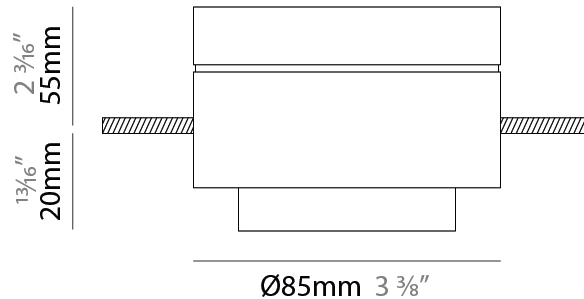

ZOOM RECESSED

A7200013- -

base number   Color   Finish
Temperature   Options

1. To build a product code in our configurator select the specify button on the base model # product page
2. To build a manual product code on this datasheet choose from the options listed below in blue font and add the suffix to the base model #

GENERAL

Series: Zoom
Brand: Letroh
Division: Architectural
Mounting Type: Recessed
Mounting Location: Ceiling
Subcategory: Downlight

PHYSICAL

Shape: Rectangle
Diameter (mm): 85
Diameter (in): 3 ³/₈
Height (mm): 75
Height (in): 2 ¹⁵/₁₆
Light Distribution: Downlight
Weight (kg): 0.38
Weight (lbs): 0.73
Fixture Finish: WHI / BLK
Fixture Material: Aluminum

ELECTRICAL

Lamp Type: LED (Zhaga Standard)
Input Wattage (W): 14.7
Total Output Wattage (W): 12.7
Dimming: Tri-Mode (Non-Dimming and Phase Dimming (120Vac only) and 0-10V Dimming)
Driver Included: No
Driver Location: Remote
Driver Type: Constant Current - Universal
Driver Class: Class 2
Housing: ENCP3
Input Voltage (V): 120 - 277
Constant Current (MA): 350

LED

Color Temperature (°K): 2700 / 3000
Max. Delivered Lumen (lm): 831 / 878
Nominal Lumen (lm): 1010 / 1068
CRI: >97 CRI
Lamp Life (hrs): 50000

OPTICAL

Optic°: 12 - 46
Adjustability: Tilting and rotating

RATINGS AND CERTIFICATIONS

Certified By: Certified for North American Standards
IP rating: IP20